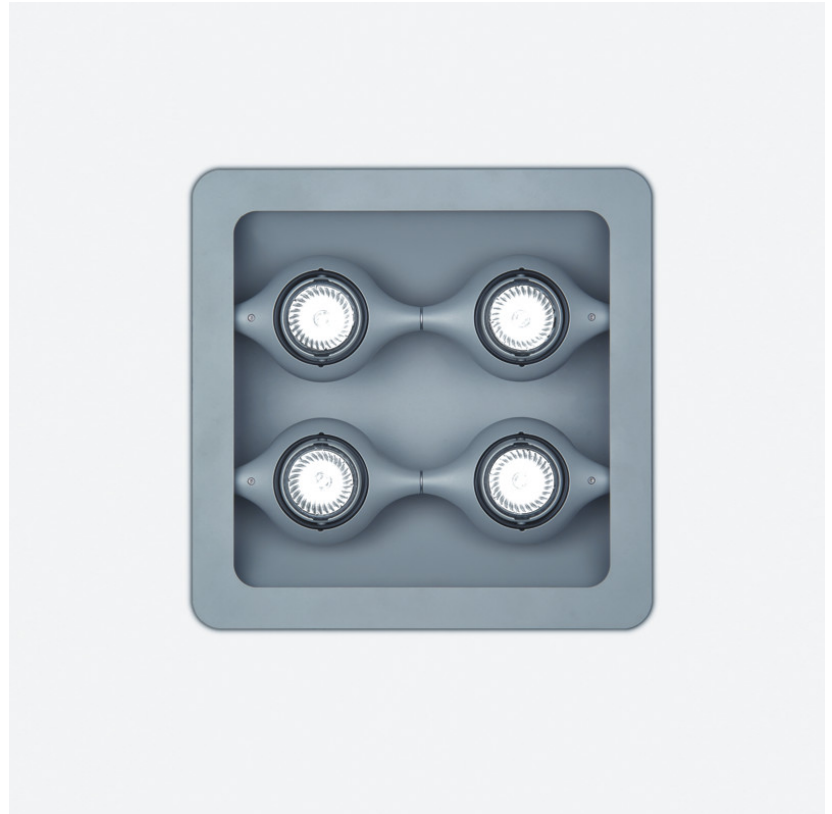

SPACE RECESSED

D96006

PROJECT	
TYPE	
NOTES	
QUANTITY	
DATE	

GENERAL

Series: Space
Brand: Milan
Division: Design
Mounting Type: Recessed
Mounting Location: Ceiling
Subcategory: Downlight

PHYSICAL

Shape: Square
Length (mm): 387
Length (in): 15 1/4
Width (mm): 387
Width (in): 15 1/4
Height (mm): 89
Height (in): 3 1/2
Light Distribution: Direct
Weight (kg): 3.2
Weight (lbs): 7
Diffuser: Glass - Sold Separately
Fixture Finish: Metallic Gray
Fixture Material: Metal

ELECTRICAL

Number of Lamps: 4
Lamp Type: LED Retrofit
Lamp Shape: MR16
Bulb Included: Bulb Not Included
Total Output Wattage (W): 20
Max. Wattage Per Lamp (W): 5
Lamp Base: GU10
Housing: Non - IC rated remodel housing is for use in non - insulated areas or where insulation is at least 3
Input Voltage (V): 120

LED

OPTICAL

RATINGS AND CERTIFICATIONS

Certified By: CSA Certified to UL and CSA Standards
IP rating: IP20