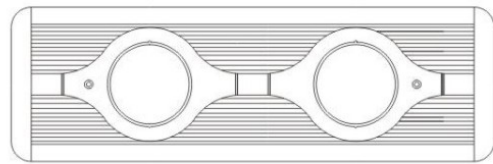

SPACE RECESSED

D96001

GENERAL

Series: Space
Brand: Milan
Division: Design
Mounting Type: Recessed
Mounting Location: Ceiling
Subcategory: Downlight

PHYSICAL

Shape: Rectangle
Length (mm): 445
Length (in): 17 1/2
Width (mm): 150
Width (in): 6
Height (mm): 89
Height (in): 3 1/2
Light Distribution: Direct
Weight (kg): 3.2
Weight (lbs): 7
Diffuser: Glass - Sold Separately
Fixture Finish: Metallic Gray
Fixture Material: Metal

ELECTRICAL

Number of Lamps: 2
Lamp Type: LED Retrofit
Lamp Shape: MR16
Bulb Included: Bulb Not Included
Total Output Wattage (W): 10
Max. Wattage Per Lamp (W): 5
Lamp Base: GU10

LED

OPTICAL

RATINGS AND CERTIFICATIONS

Certified By: CSA Certified to UL and CSA Standards
IP rating: IP20

PROJECT	_____
TYPE	_____
NOTES	_____
QUANTITY	_____
DATE	_____

150mm 6"