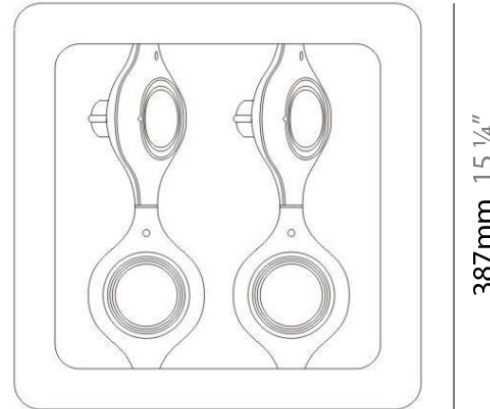

SPACE RECESSED

D96006

PROJECT	
TYPE	
NOTES	
QUANTITY	
DATE	

GENERAL

Series: Space
Brand: Milan
Division: Design
Mounting Type: Recessed
Mounting Location: Ceiling
Subcategory: Downlight

PHYSICAL

Shape: Square
Length (mm): 387
Length (in): 15 1/4
Width (mm): 387
Width (in): 15 1/4
Height (mm): 89
Height (in): 3 1/2
Light Distribution: Direct
Weight (kg): 3.2
Weight (lbs): 7
Diffuser: Glass - Sold Separately
Fixture Finish: Metallic Gray
Fixture Material: Metal

ELECTRICAL

Number of Lamps: 4
Lamp Type: LED Retrofit
Lamp Shape: MR16
Bulb Included: Bulb Not Included
Total Output Wattage (W): 20
Max. Wattage Per Lamp (W): 5
Lamp Base: GU10
Housing: Non - IC rated remodel housing is for use in non - insulated areas or where insulation is at least 3
Input Voltage (V): 120

LED

OPTICAL

RATINGS AND CERTIFICATIONS

Certified By: CSA Certified to UL and CSA Standards
IP rating: IP20